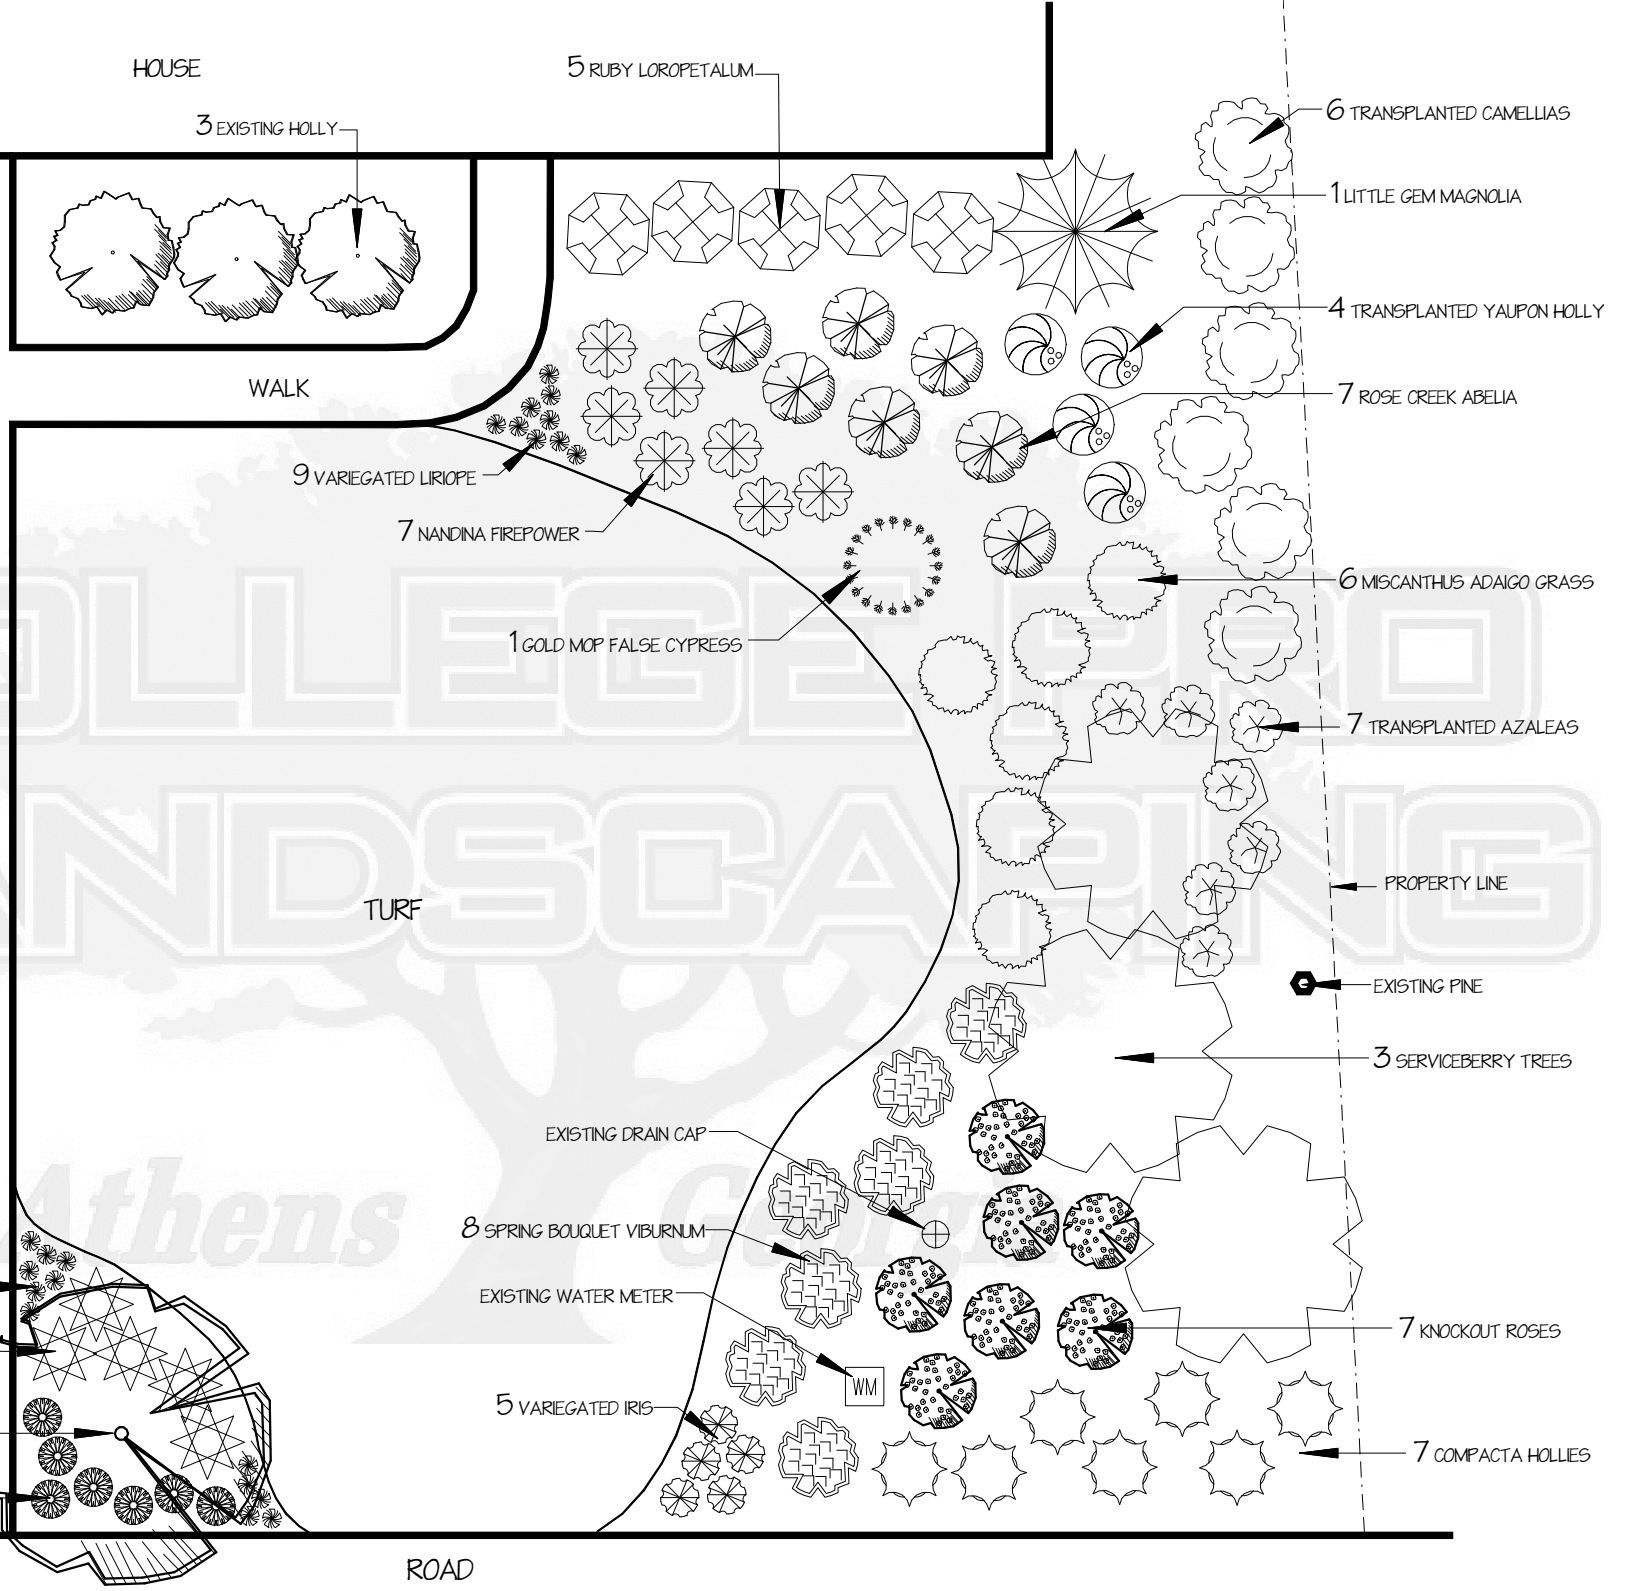

GRUTTER RESIDENCE LANDSCAPE PLAN

DESIGNED BY: CHD
SCALE: 1" = 10'

HOUSE

5 RUBY LOROPETALUM

3 EXISTING HOLLY

6 TRANSPLANTED CAMELIAS

1 LITTLE GEM MAGNOLIA

4 TRANSPLANTED YAUPON HOLLY

7 ROSE CREEK ABELIA

WALK

9 VAREGATED LIRIOPE

7 NANDINA FIREPOWER

1 GOLD MOP FALSE CYPRESS

6 MISCANTHUS ADAIGO GRASS

7 TRANSPLANTED AZALEAS

TURF

PROPERTY LINE

EXISTING PINE

3 SERVICEBERRY TREES

DRIVE

EXISTING DRAIN CAP

8 SPRING BOUQUET VIBURNUM

EXISTING WATER METER

7 KNOCKOUT ROSES